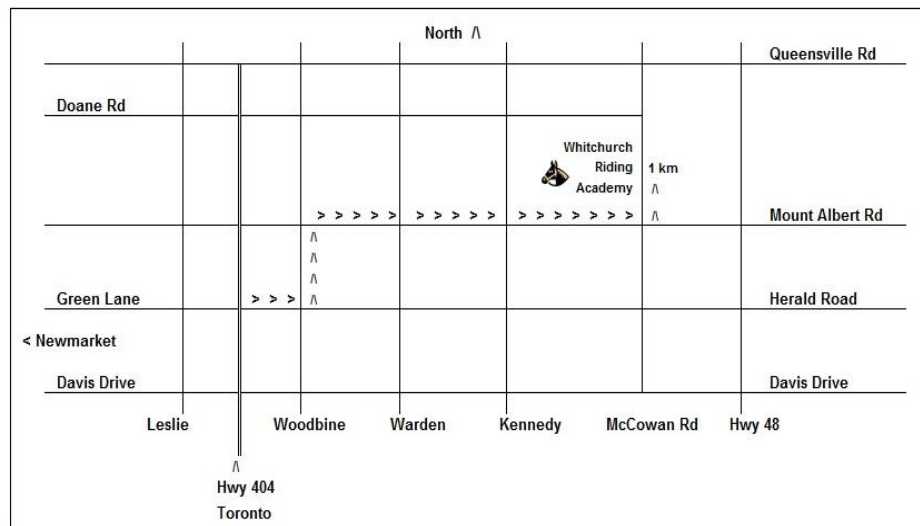

Whitchurch Riding Academy

COVID-19 Protocols for 2021

WRA will be following the health & safety requirements published by the Ontario Ministry of Health. A complete list of protocols for our riding camp will be published separately on our website, and will be reviewed in May.

19480 McCowan Rd., Mount Albert, Ontario L0G 1M0
Located 1 km north of Mount Albert Rd (on West side)
Tel: (905) 473-5260

*Important Note: Heading north, McCowan Rd. ends at Aurora Rd, and begins again at Davis Drive
Use Hwy 404, or Hwy 48, if heading north to farm*

**Secure online registration available
on website starting January 1, 2021**

Ages 9 to 16 (must be 9 years old on Jan 1, 2021)

Whitchurch Riding Academy

E-Mail: wra@whitchurchriding.com

Website: www.whitchurchriding.com

Telephone: (905) 473-5260