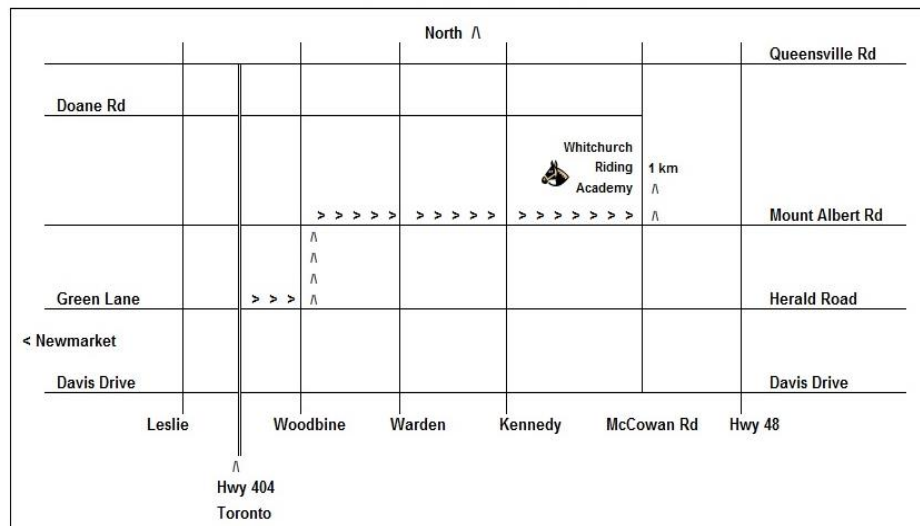

Visit Whitchurch Riding Academy!

Open House Dates 2020 -- 1:00 to 3:00 pm

Saturday, March 28 ♦ Saturday, April 18

Saturday, May 9 ♦ Saturday, June 13

Or contact us for a free tour! Located east of Newmarket.

Eligible for Canadian Children's Fitness Tax Credit

19480 McCowan Rd., Mount Albert, Ontario L0G 1M0
Located 1 km north of Mount Albert Rd (on West side)
Tel: (905) 473-5260

Important Note: Heading north, McCowan Rd. ends at Aurora Rd, and begins again at Davis Drive
Use Hwy 404, or Hwy 48, if heading north to farm

WRA Summer Riding Camp 2020

Busing from 5 stops in Toronto & York Region