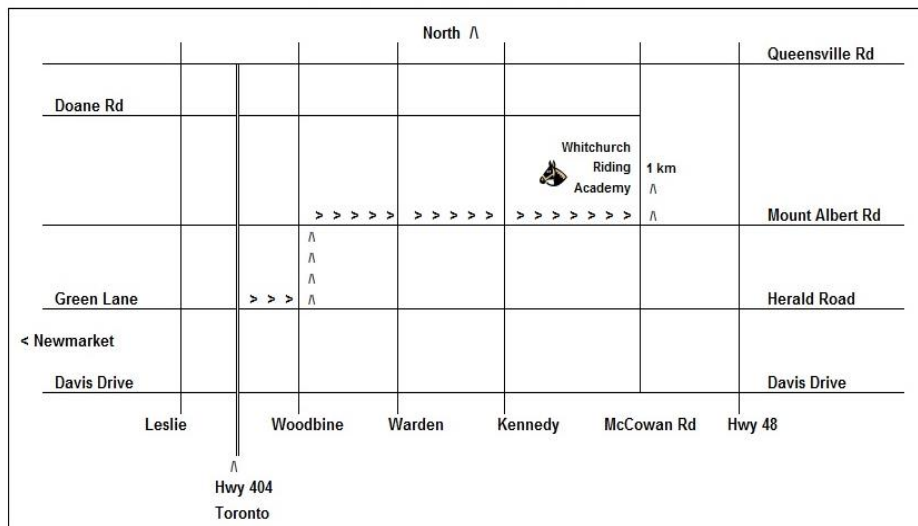

Visit Whitchurch Riding Academy!

Open House Dates 2019 -- 1:00 to 3:00 pm

Saturday, March 23 ♦ Saturday, April 13

Saturday, May 4 ♦ Saturday, June 8

Or contact us for a free tour! Located east of Newmarket.

Eligible for Canadian Children's Fitness Tax Credit

19480 McCowan Rd., Mount Albert, Ontario L0G 1M0
Located 1 km north of Mount Albert Rd (on West side)
Tel: (905) 473-5260

Important Note: Heading north, McCowan Rd. ends at Aurora Rd, and begins again at Davis Drive
Use Hwy 404, or Hwy 48, if heading north to farm

Secure online registration available on website!

Operating for over 40 years! OCA & OEF accredited.

Daily Busing from Toronto, Markham, Richmond Hill, Aurora, Newmarket
Ages 7 to 16 (minimum age is turning 7 in 2019)

Whitchurch Riding Academy

E-Mail: wra@whitchurchriding.com

Website: www.WhitchurchRiding.com

Telephone: (905) 473-5260